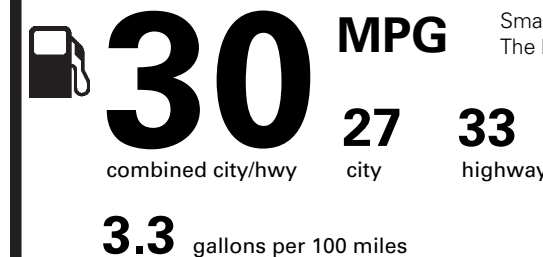

160.00

PRICE INFORMATION

BASE PRICE	\$27,105.00
TOTAL OPTIONS/OTHER	160.00
TOTAL VEHICLE & OPTIONS/OTHER	27,265.00
DESTINATION & DELIVERY	1,245.00

EPA DOT Fuel Economy and Environment

Gasoline Vehicle

Fuel Economy

Small SUVs range from 16 to 120 MPG. The best vehicle rates 136 MPGe.

You save
\$750

in fuel costs over 5 years compared to the average new vehicle.

Annual fuel cost
\$1,350

Fuel Economy & Greenhouse Gas Rating (tailpipe only) Smog Rating (tailpipe only)